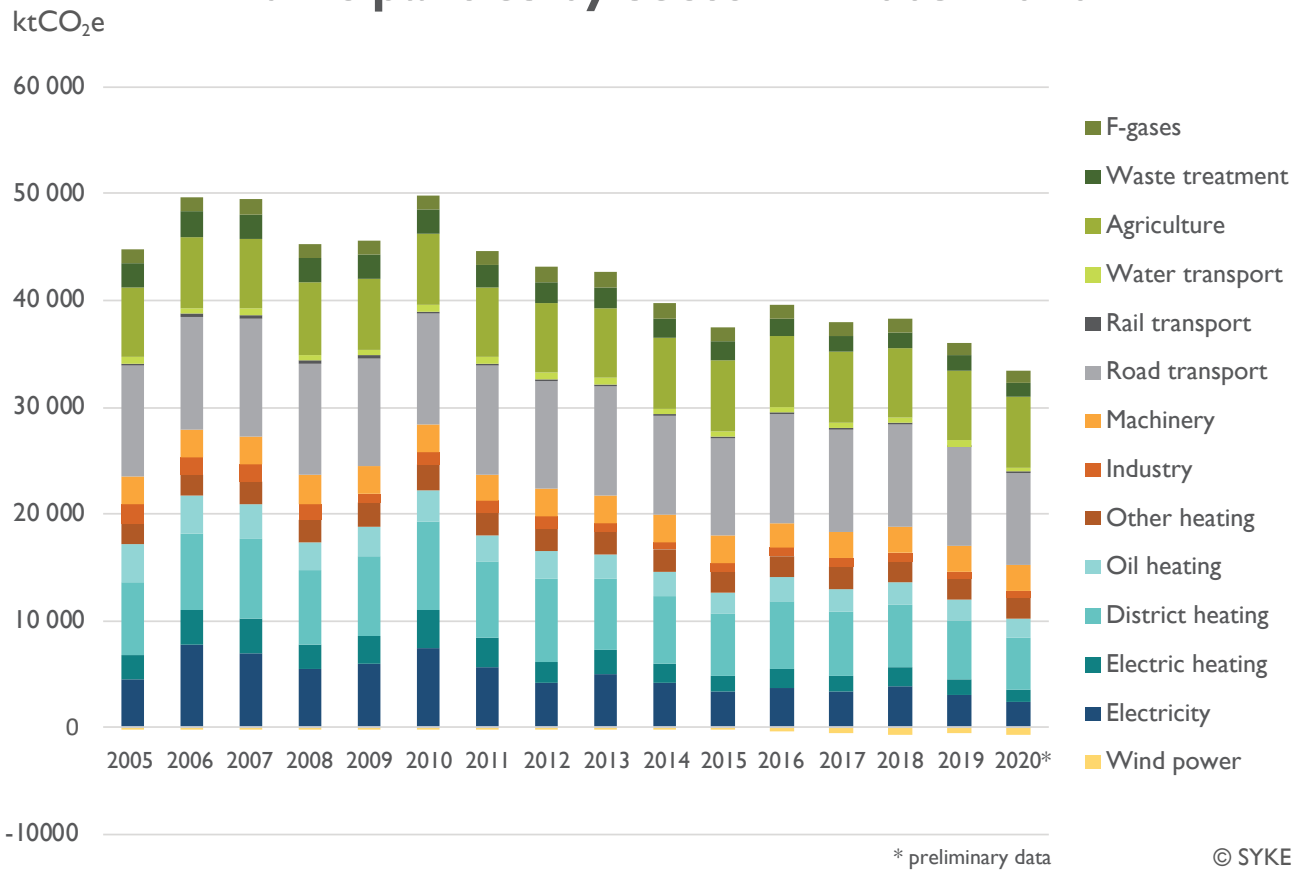

The total greenhouse gas emissions of Finnish municipalities by sector in 2005–2020

Diagram 3. The total greenhouse gas emissions of Finnish municipalities by sector in 2005–2020. Emissions have been calculated in accordance with the Hinku calculation rules.